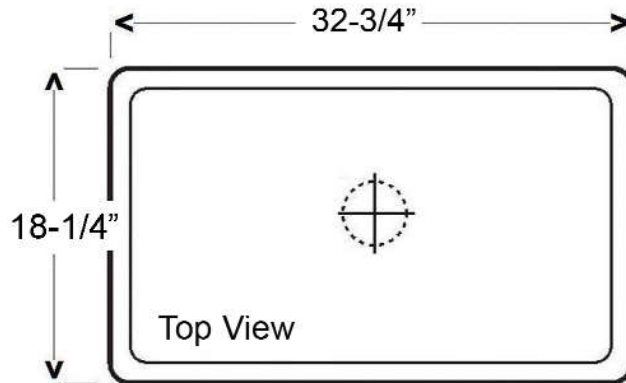

**33" HANNAH SINGLE
BOWL FARMER SINK**

Cat. No
FS33RC

W: 32-3/4"
D: 18-1/4"
H: 10"

Features:

- ▶ Constructed of Fireclay
- ▶ Made in Italy
- ▶ Round corners on apron front
- ▶ Finished on all 4 sides
- ▶ Thickness of wall 1-1/2"
- ▶ Single Bowl
- ▶ Rounded interior corners easy for cleaning
- ▶ Garbage disposal can be use with sink (flange extension not needed)
- ▶ Accommodates 3-1/2" drain
- ▶ cUPC Approved

Interior Bowl Dimensions:

Basin Interior: 29-7/8" X 15-3/8"
Basin Depth: 9"

Dimensions of fixture are nominal and may vary within the range of tolerances established by ANSI Standard A112.19.2. Dimensions and specifications subject to change without notice.